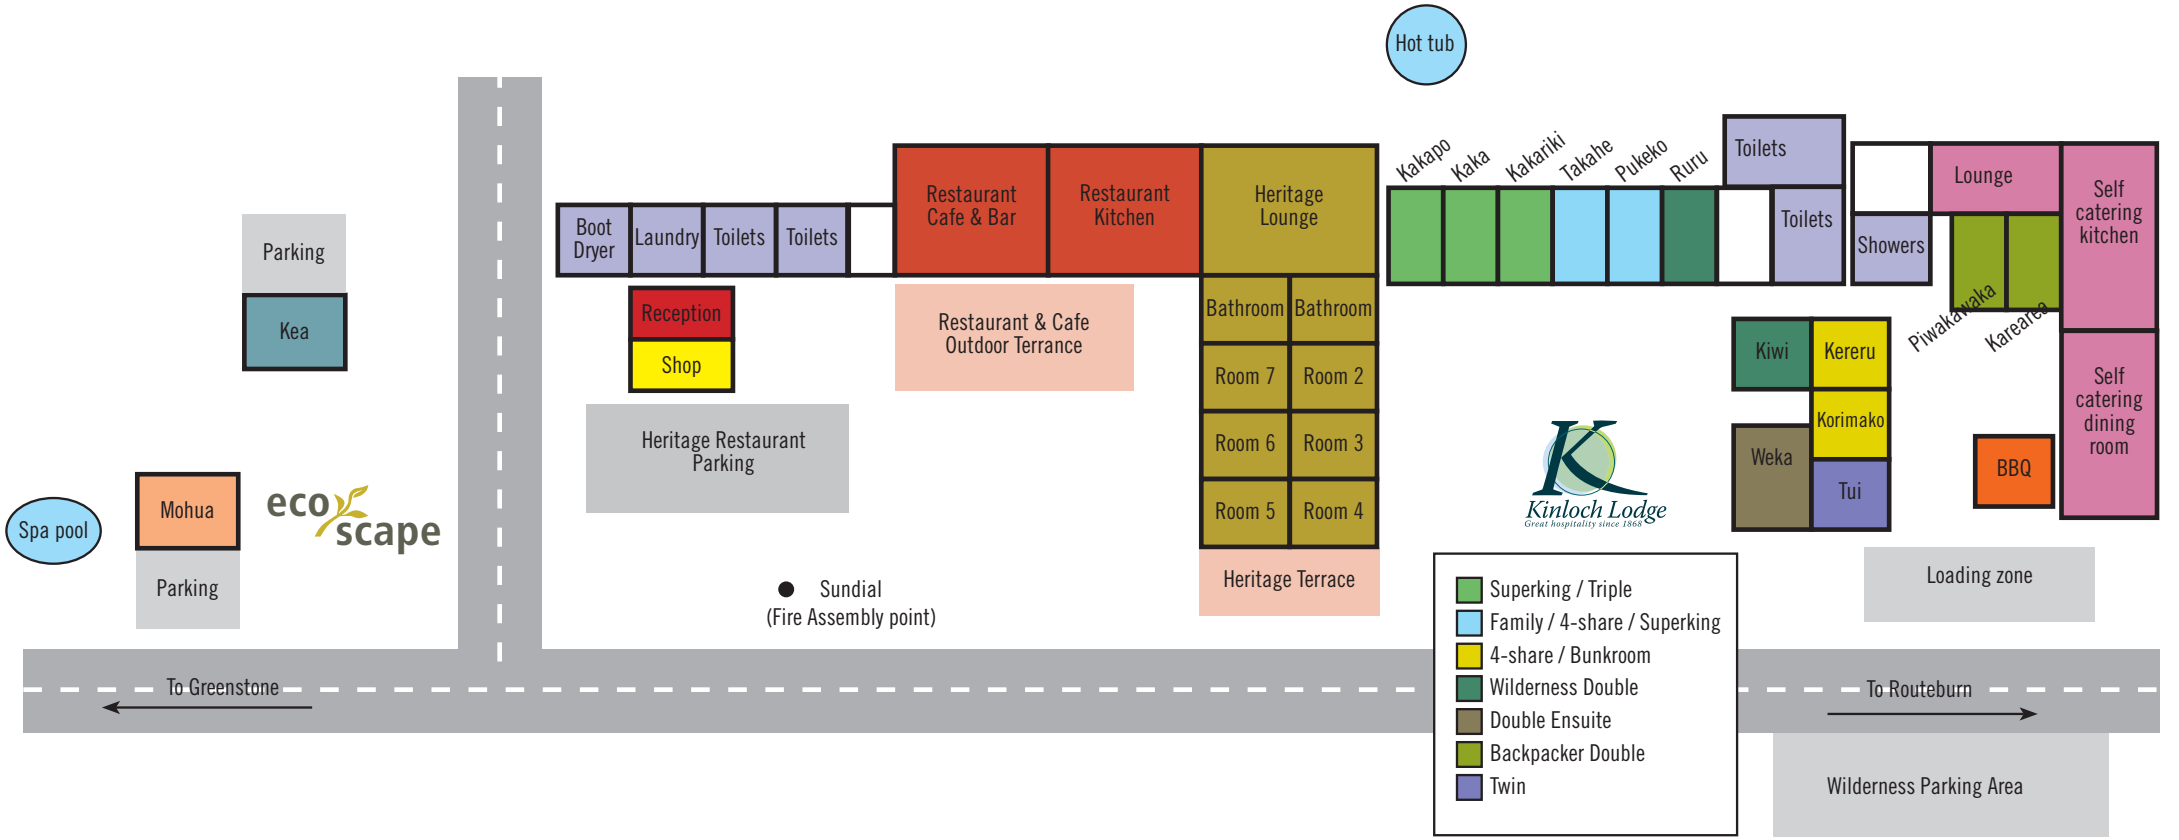

# Kinloch Lodge Site Plan

(Not to scale)

Hot tub

- Superking / Triple
- Family / 4-share / Superking
- 4-share / Bunkroom
- Wilderness Double
- Double Ensuite
- Backpacker Double
- Twin

● Sundial  
(Fire Assembly point)

Loading zone

To Routeburn

Wilderness Parking Area

To Greenstone