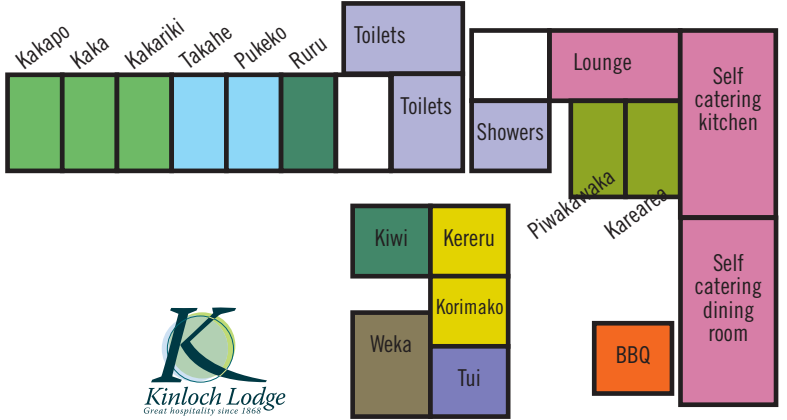

# Kinloch Lodge Site Plan

(Not to scale)

Hot tub

- Superking / Triple
- Family / 4-share / Superking
- 4-share / Bunkroom
- Wilderness Double
- Double Ensuite
- Backpacker Double
- Twin

● Sundial  
(Fire Assembly point)

Loading zone

To Routeburn

Wilderness Parking Area

To Greenstone